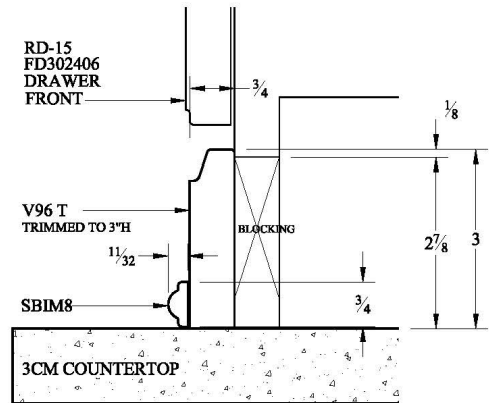

MOLDING DETAIL SHEET

TOP MOLDING
36"H CABINETS

BOTTOM MOLDING
36"H CABINETS (EXCEPT STACK)

TOP MOLDING
39"H CABINETS

MID MOLDING
@ STACK

BOTTOM MOLDING
@ STACK

Cabinetry Hardware:	Similar to:	Turned Pull	3328BN	Brushed Nickel
Flooring:	Similar to:	TrafficMASTER	1100012021	Bedrock 12" x 24" Ceramic Floor
Walls:	Similar to:	Behr	UL220-9	Misty Morn
Countertop:	Similar to:	Stonemark	Granite	Black Pearl-Leather Finish
Backsplash:	Similar to:	MSI	SMOT-CAR-BW2P	Carrara White Basketweave
Dishwasher:	Similar to:	KitchenAid	KDTE204EPA	Stainless Steel
Sink:	Similar to:	Blanco	519548	Quatrus R15 Stainless Steel
Faucet:	Similar to:	Moen	87014SRS	Essie Single Handle Stainless Steel