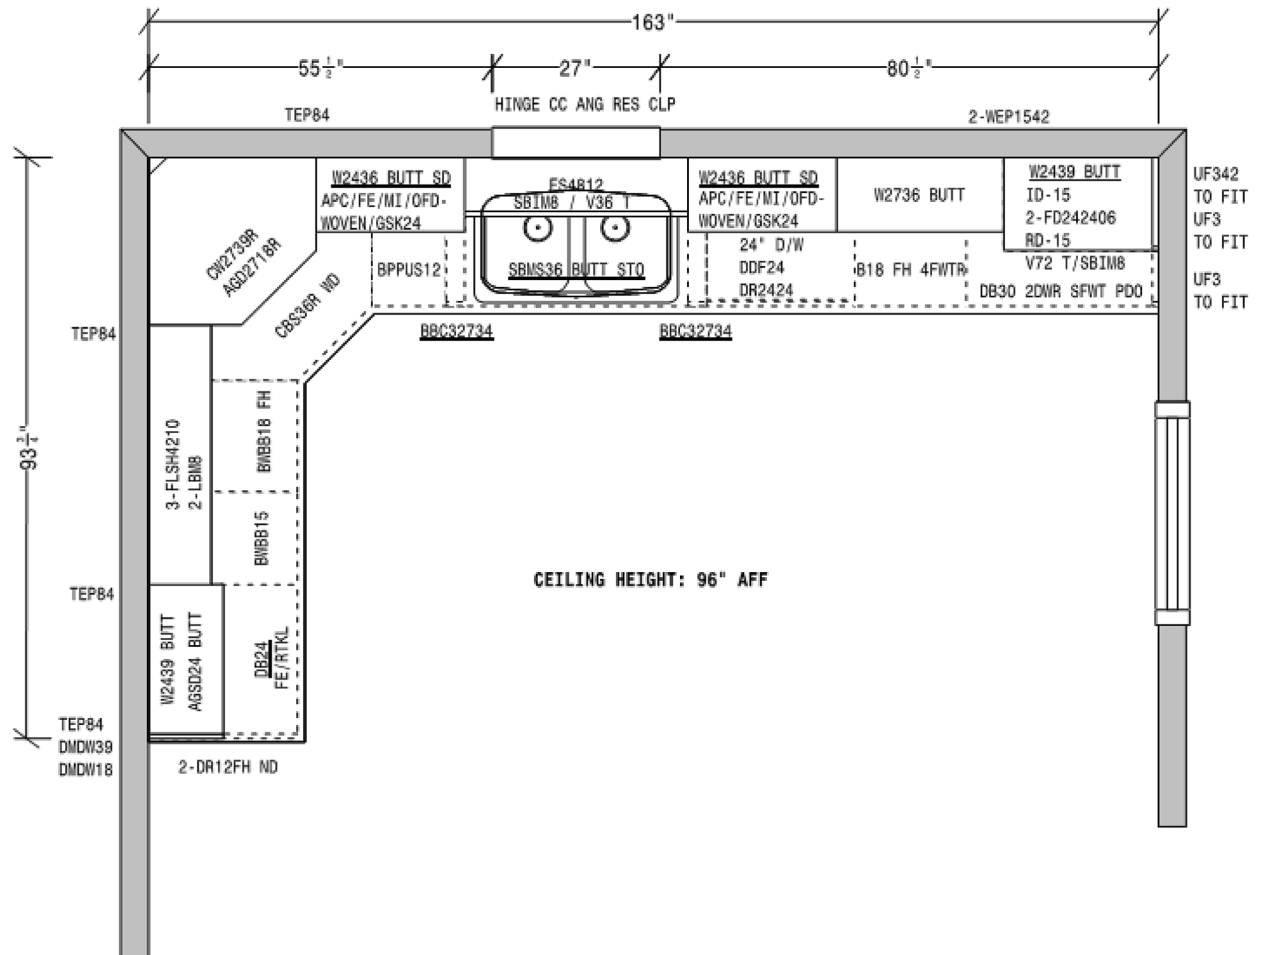

waypoint[®]
living spaces

540 Painted Pewter Glaze

Design Possibilities

The smart appliance storage solution

Closed

Open

Design Possibilities

The smart appliance storage solution