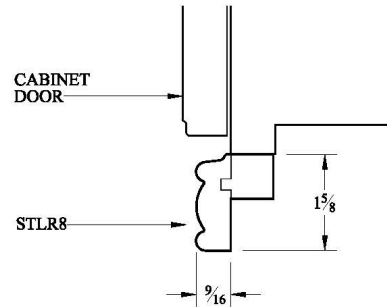

BOTTOM MOLDING
36"H CABINETS (EXCEPT STACK)