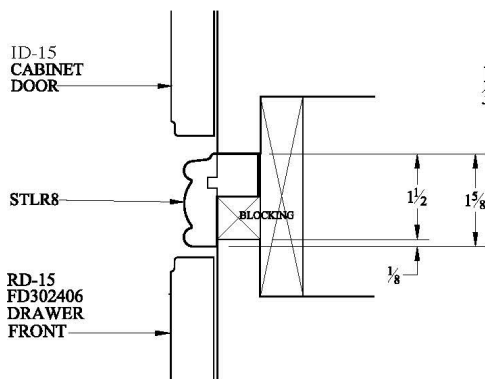

MOLDING DETAIL SHEET

TOP MOLDING
36"H CABINETS

BOTTOM MOLDING
36"H CABINETS (EXCEPT STACK)

TOP MOLDING
39"H CABINETS

MID MOLDING
@ STACK

BOTTOM MOLDING
@ STACK

Cabinetry Hardware:	Similar to:	Turned Pull	3328BN	Brushed Nickel
Flooring:	Similar to:	TrafficMASTER	1100012021	Bedrock 12" x 24" Ceramic Floor
Walls:	Similar to:	Behr	UL220-9	Misty Morn
Countertop:	Similar to:	Stonemark	Granite	Black Pearl-Leather Finish
Backsplash:	Similar to:	MSI	SMOT-CAR-BW2P	Carrara White Basketweave
Dishwasher:	Similar to:	KitchenAid	KDTE204EPA	Stainless Steel
Sink:	Similar to:	Blanco	519548	Quatrus R15 Stainless Steel
Faucet:	Similar to:	Moen	87014SRS	Essie Single Handle Stainless Steel