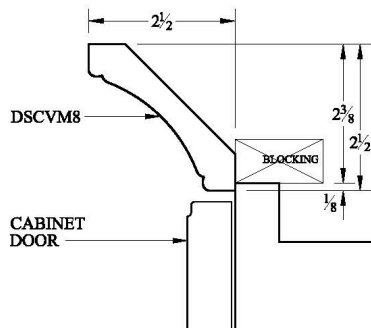

Design Possibilities

The smart appliance storage solution

MOLDING DETAIL SHEET

TOP MOLDING
36"H CABINETS