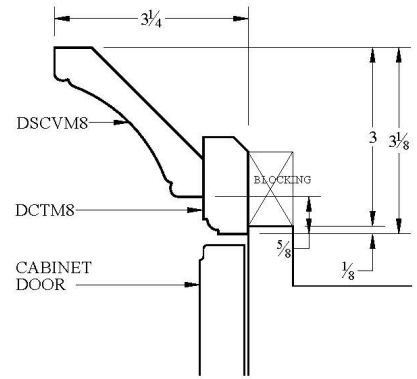

TOP MOLDING
39"H CABINETS